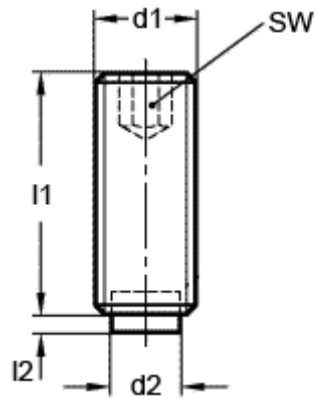

# Data Sheet

Article number: 209306071

Description: E+G Grub screw, st. steel  
GN 913.5-M5-10-MS

## Measures

---

d1 = M5  
d2 = 3.0  
l1 = 10  
l2 = 0.5  
SW = 2.5